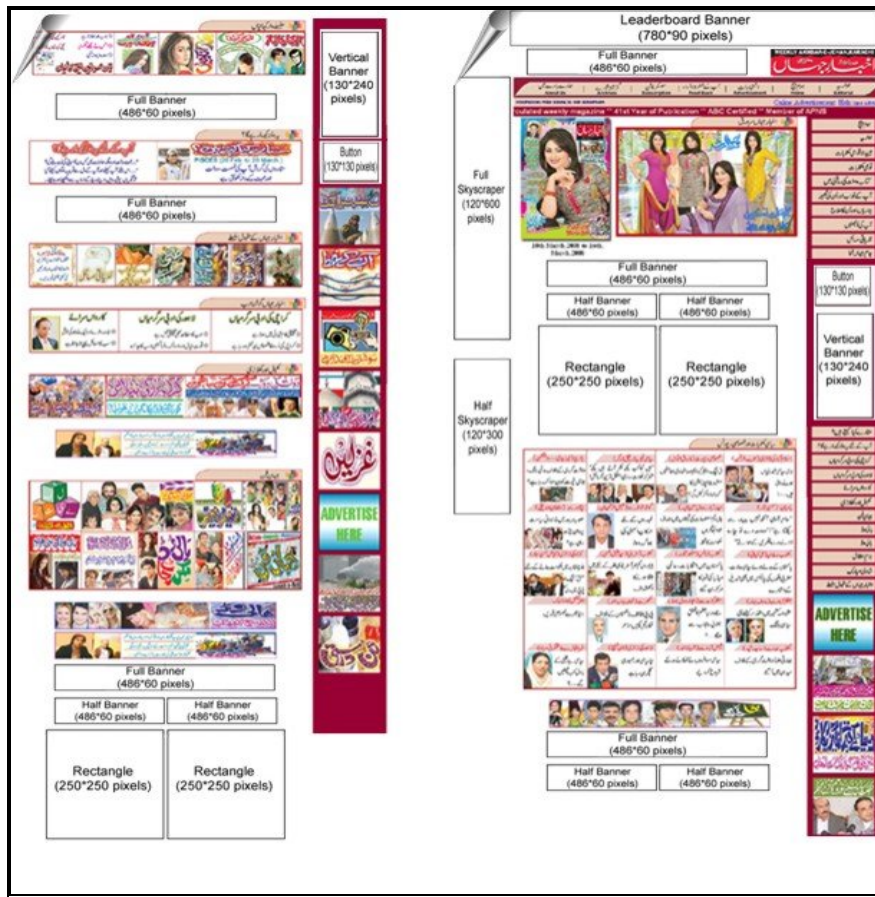

AKHBAR-E-JEHAN ONLINE EDITION ADVERTISING RATES

| Package#1-Home page Banners & Buttons (Rates are in US\$) | | | | | |
|--|--------------------------------|--------------------------------|----------------------------|-------------------------------------|--------------------------------|
| Duration | Full Banner (468*60 pixels) | Half Banner (234*60 pixels) | Button (130*130 pixels) | Vertical Banner (130*240 pixels) | Leaderboard (780*90 pixels) |
| 1 Month | US \$ 700 | US \$ 300 | US \$ 100 | US \$ 150 | US \$ 1,000 |
| 03 Months | US \$ 1,000 | US \$ 450 | US \$ 170 | US \$ 300 | US \$ 2,000 |
| 06 Months | US \$ 1,800 | US \$ 800 | US \$ 250 | US \$ 500 | US \$ 3,000 |
| 12 Months | US \$ 3,200 | US \$ 1,500 | US \$ 350 | US \$ 600 | US \$ 4,000 |